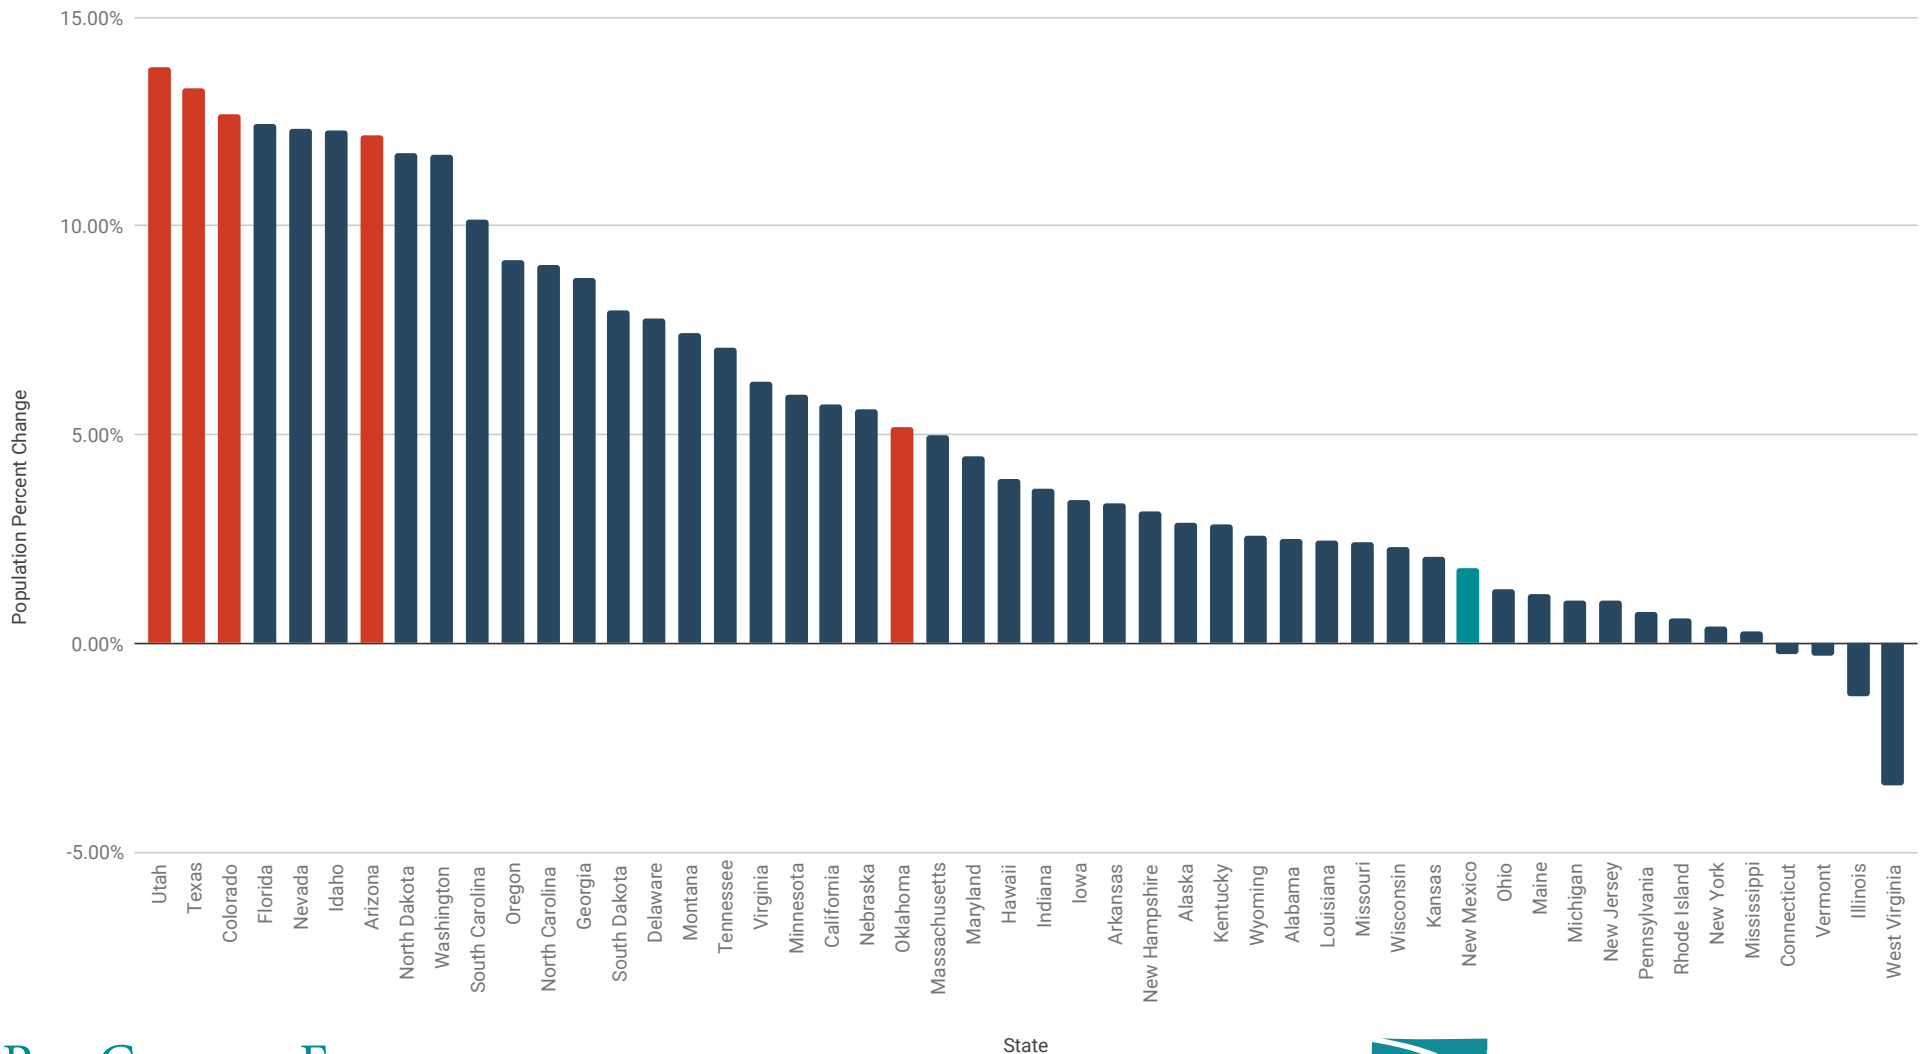

Percent Population Change by State from 2010 to 2019

RIO GRANDE FOUNDATION

Source: United States Census Bureau

* New Mexico and its geographic neighbors highlighted for visibility.